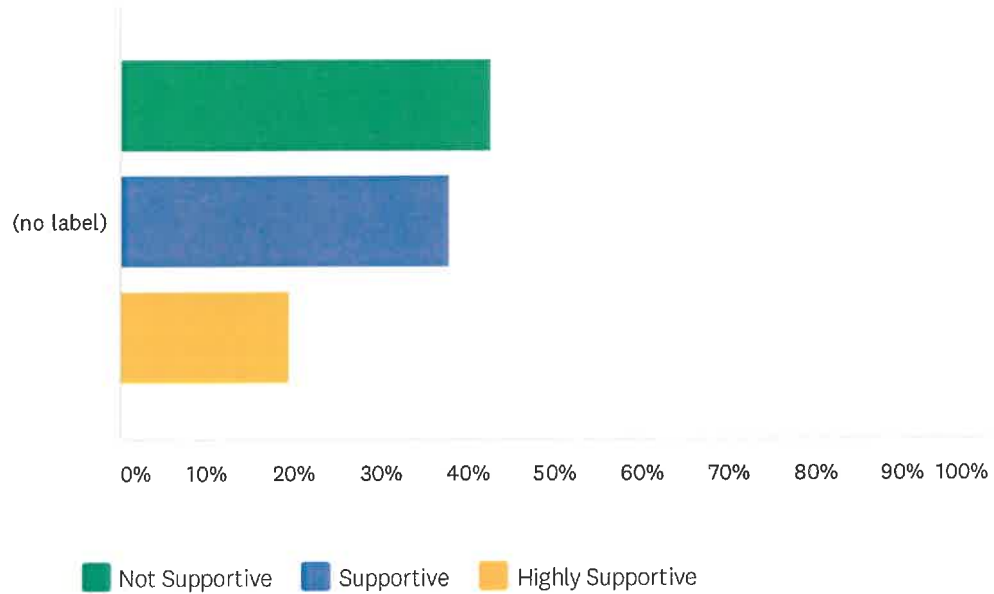

Q9 Should Bethel's facility plan include building a new traditional sanctuary with an organ at the Highlands location?

Answered: 323 Skipped: 11

	NOT SUPPORTIVE	SUPPORTIVE	HIGHLY SUPPORTIVE	TOTAL	WEIGHTED AVERAGE
(no label)	42.72% 138	37.77% 122	19.50% 63	323	1.77