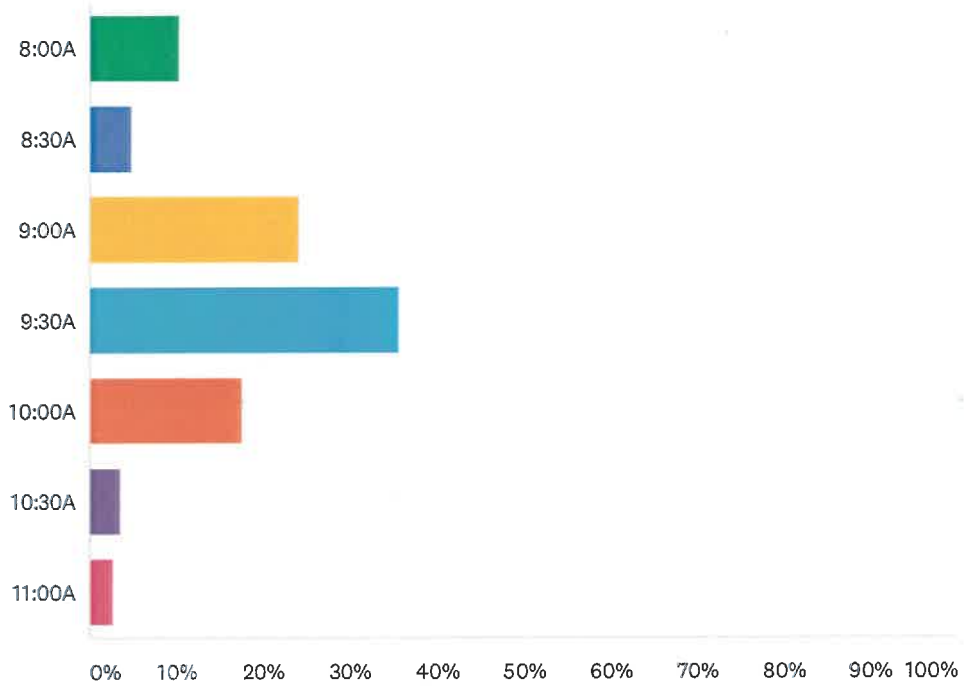

Q3 What is the most important factor in your worship choice?

Answered: 333 Skipped: 1

ANSWER CHOICES	RESPONSES	
Service Time	37.54%	125
Location	10.51%	35
Service Style (Contemporary, Traditional, Blended)	41.44%	138
Sunday School Availability	9.61%	32
TOTAL		333

Q4 As an output of the Bethel 2020 vision effort the congregation supported a move towards worshipping at a single location. Are you supportive of worshipping under “one roof” as a goal of Bethel’s Facility Master Plan?

Answered: 329 Skipped: 5

ANSWER CHOICES	RESPONSES	
Yes	65.65%	216
No	30.70%	101
TOTAL		329

Q5 What would be your ideal worship service time?

Answered: 332 Skipped: 2

ANSWER CHOICES	RESPONSES	
8:00A	10.24%	34
8:30A	4.82%	16
9:00A	24.10%	80
9:30A	35.54%	118
10:00A	17.47%	58
10:30A	3.61%	12
11:00A	2.71%	9
TOTAL		332