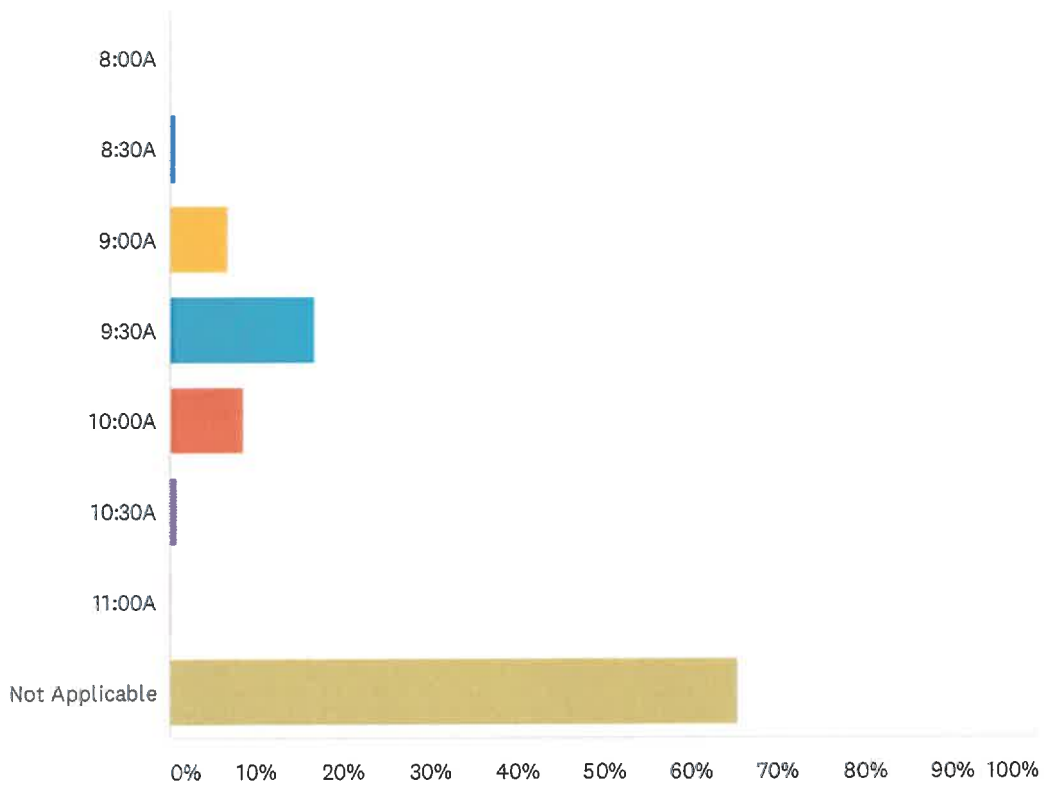

Answered: 329 Skipped: 5

ANSWER CHOICES	RESPONSES	
Yes	65.65%	216
No	30.70%	101
TOTAL		329

Q5 What would be your ideal worship service time?

Answered: 332 Skipped: 2

ANSWER CHOICES	RESPONSES	
8:00A	10.24%	34
8:30A	4.82%	16
9:00A	24.10%	80
9:30A	35.54%	118
10:00A	17.47%	58
10:30A	3.61%	12
11:00A	2.71%	9
TOTAL		332

Q6 What would be your ideal Sunday School time?

Answered: 327 Skipped: 7

ANSWER CHOICES	RESPONSES	
8:00A	0.00%	0
8:30A	0.61%	2
9:00A	6.73%	22
9:30A	16.82%	55
10:00A	8.56%	28
10:30A	0.92%	3
11:00A	0.31%	1
Not Applicable	65.44%	214
TOTAL		327