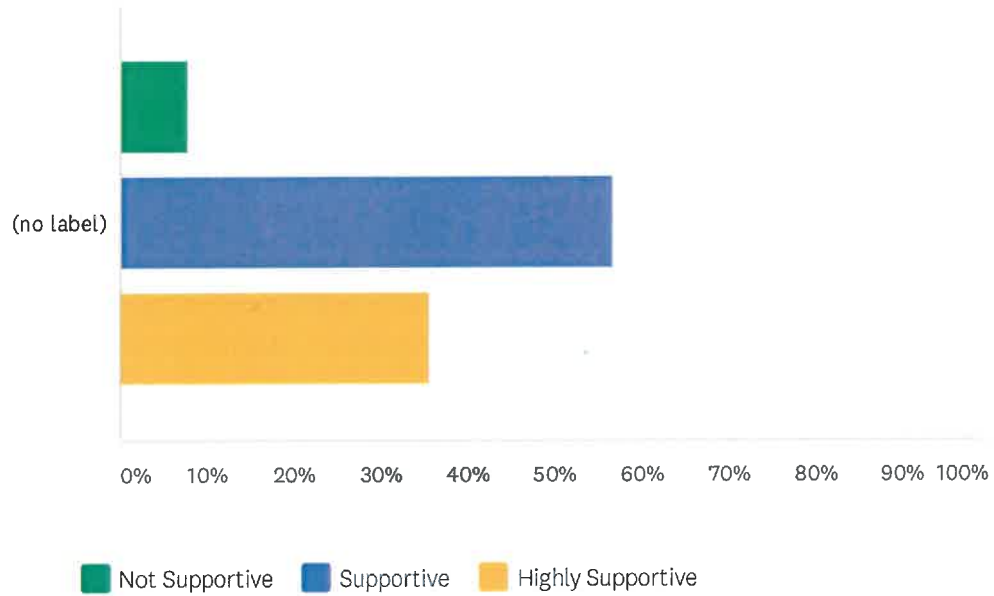

Q7 Are you supportive of improving & expanding youth educational spaces for both Bethel Highlands Pre-School and Sunday School?

Answered: 326 Skipped: 8

	NOT SUPPORTIVE	SUPPORTIVE	HIGHLY SUPPORTIVE	TOTAL	WEIGHTED AVERAGE
(no label)	7.67% 25	56.75% 185	35.58% 116	326	2.92