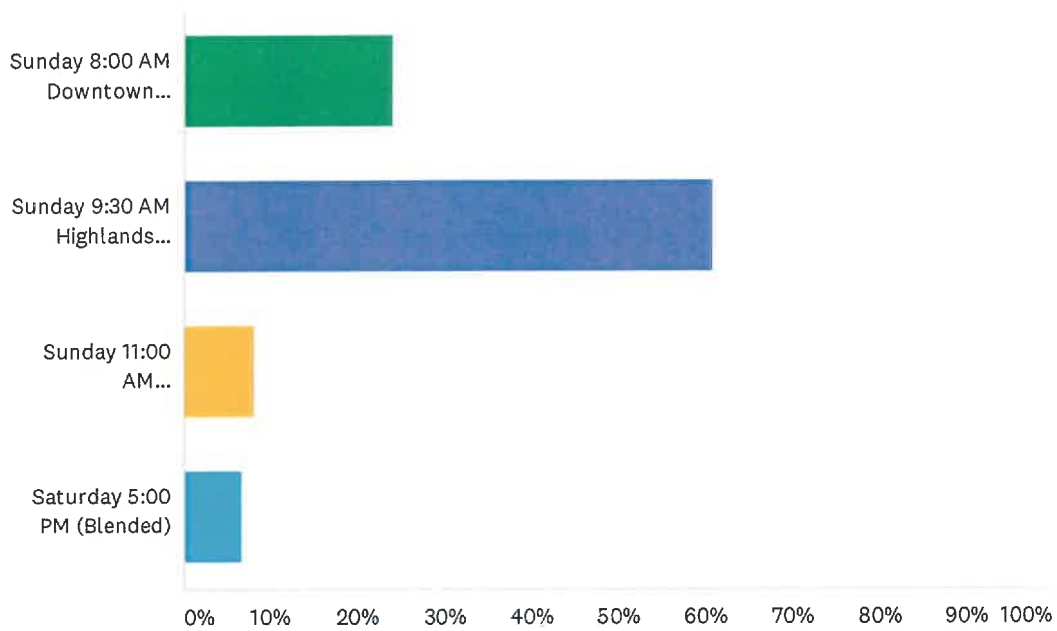

Q2 Which service do you most often attend?

Answered: 333 Skipped: 1

ANSWER CHOICES

RESPONSES

Sunday 8:00 AM Downtown (Traditional)	24.02%	80
Sunday 9:30 AM Highlands (Contemporary)	60.96%	203
Sunday 11:00 AM (Traditional)	8.11%	27
Saturday 5:00 PM (Blended)	6.61%	22
TOTAL		333