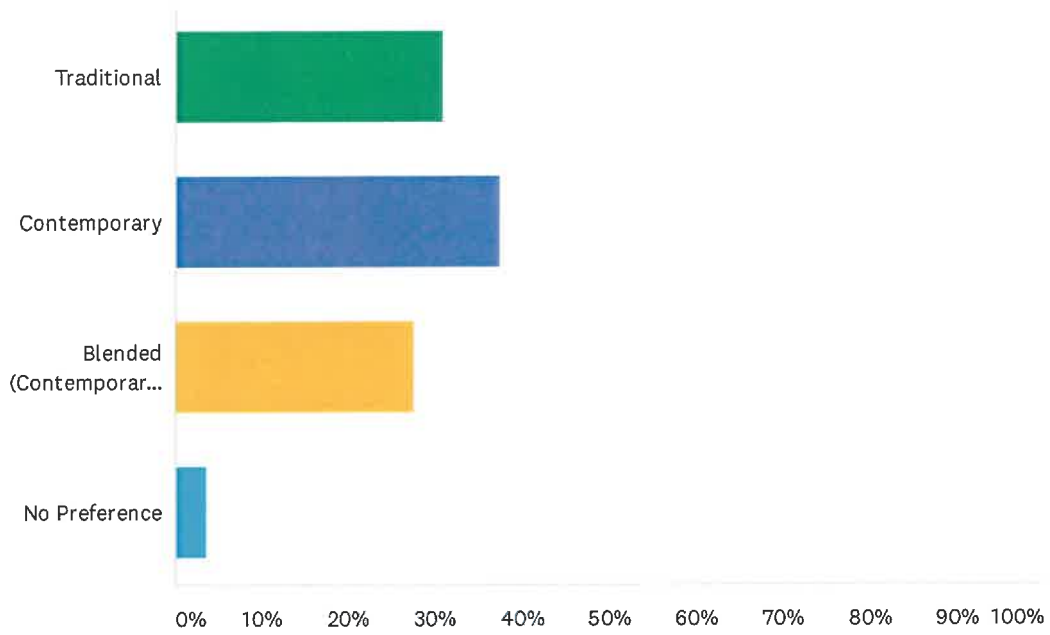

Q1 What is your preferred style of worship service?

Answered: 333 Skipped: 1

ANSWER CHOICES

RESPONSES

ANSWER CHOICES	RESPONSES	
Traditional	30.93%	103
Contemporary	37.54%	125
Blended (Contemporary Service/Traditional Music)	27.63%	92
No Preference	3.60%	12
TOTAL		333