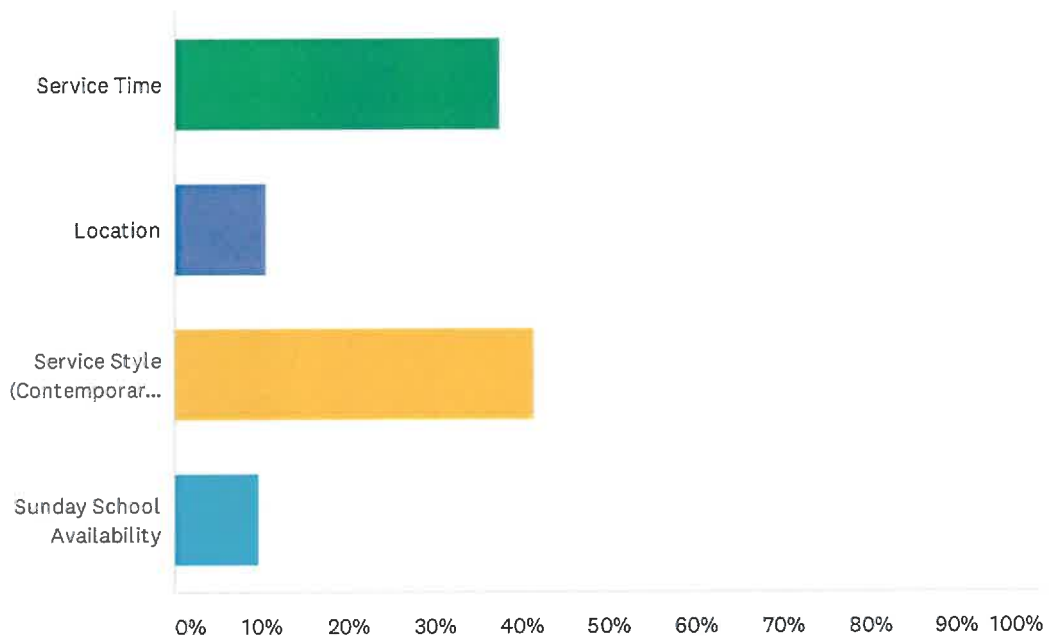

Q2 Which service do you most often attend?

Answered: 333 Skipped: 1

ANSWER CHOICES

RESPONSES

Sunday 8:00 AM Downtown (Traditional)	24.02%	80
Sunday 9:30 AM Highlands (Contemporary)	60.96%	203
Sunday 11:00 AM (Traditional)	8.11%	27
Saturday 5:00 PM (Blended)	6.61%	22
TOTAL		333

Q3 What is the most important factor in your worship choice?

Answered: 333 Skipped: 1

ANSWER CHOICES	RESPONSES	
Service Time	37.54%	125
Location	10.51%	35
Service Style (Contemporary, Traditional, Blended)	41.44%	138
Sunday School Availability	9.61%	32
TOTAL		333