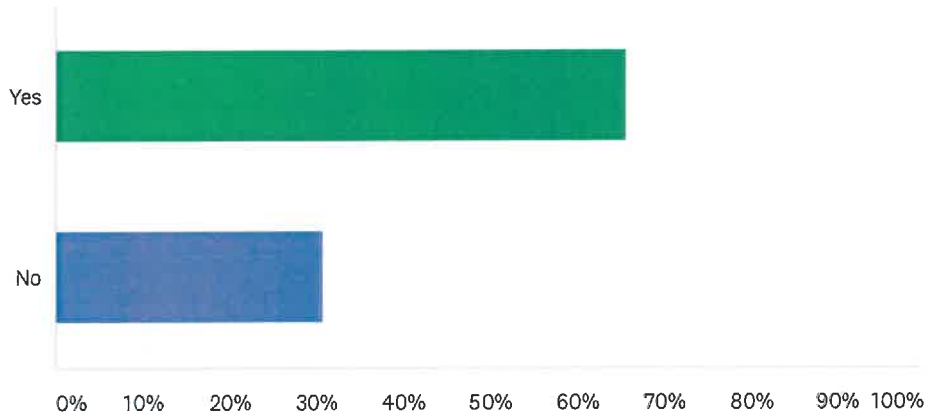

Q4 As an output of the Bethel 2020 vision effort the congregation supported a move towards worshipping at a single location. Are you supportive of worshipping under “one roof” as a goal of Bethel’s Facility Master Plan?

Answered: 329 Skipped: 5

ANSWER CHOICES	RESPONSES	
Yes	65.65%	216
No	30.70%	101
TOTAL		329