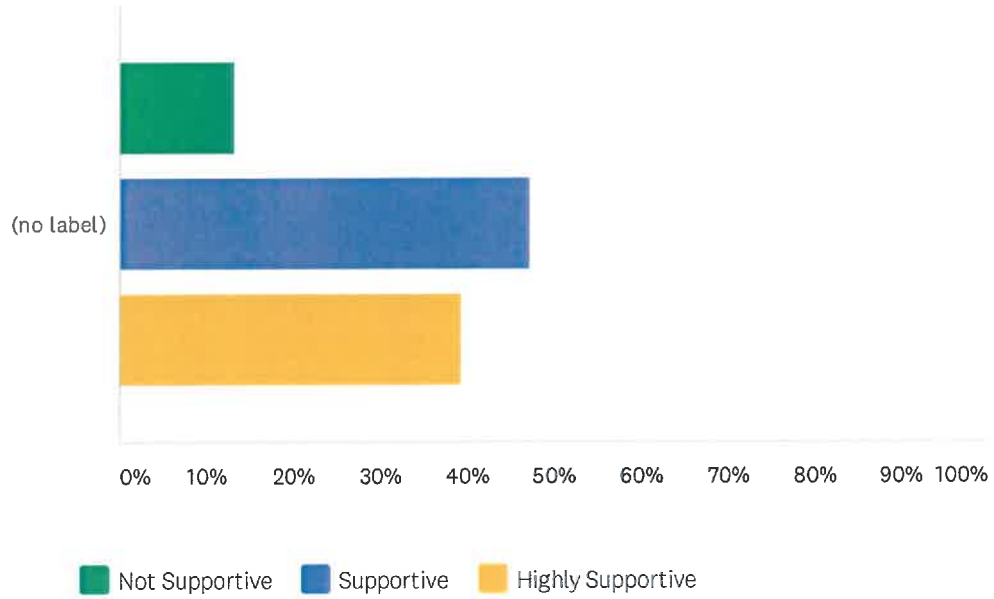

Q8 Should Bethel expand & enhance the narthex (fellowship/lobby), kitchen, and existing worship spaces at Highlands?

Answered: 325 Skipped: 9

	NOT SUPPORTIVE	SUPPORTIVE	HIGHLY SUPPORTIVE	TOTAL	WEIGHTED AVERAGE
(no label)	13.23% 43	47.38% 154	39.38% 128	325	2.26