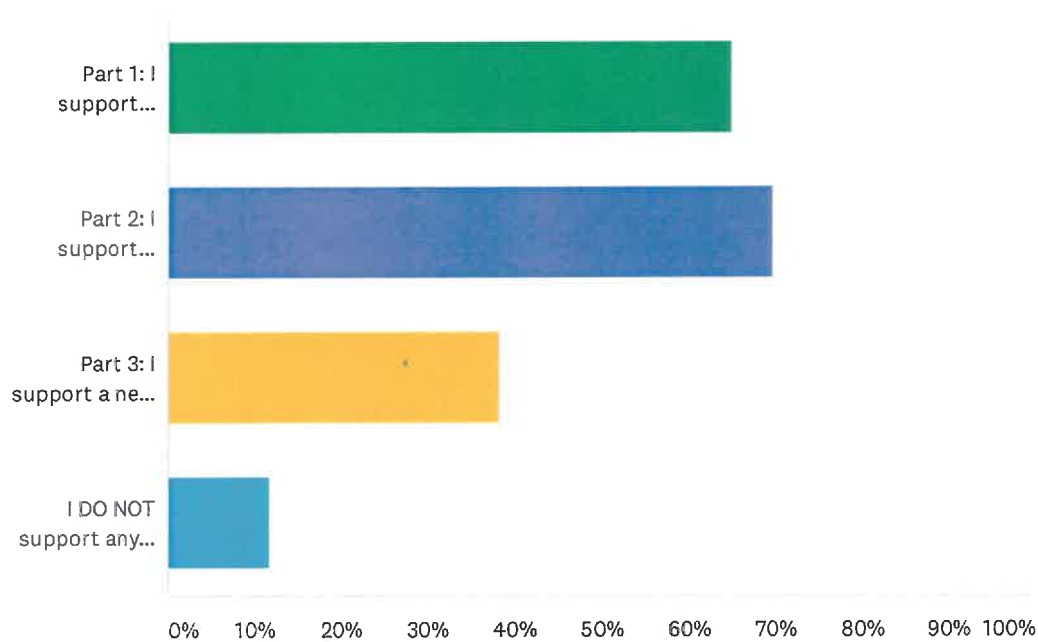

Q10 Are you willing to provide financial support for the construction of this project? (Select all that apply)

Answered: 327 Skipped: 7

ANSWER CHOICES

RESPONSES

Part 1: I support expanded education space

64.83% 212

Part 2: I support expanded worship, narthex (fellowship) & kitchen

69.72% 228

Part 3: I support a new traditional sanctuary including an organ

38.23% 125

I DO NOT support any part of the project

11.62% 38

Total Respondents: 327